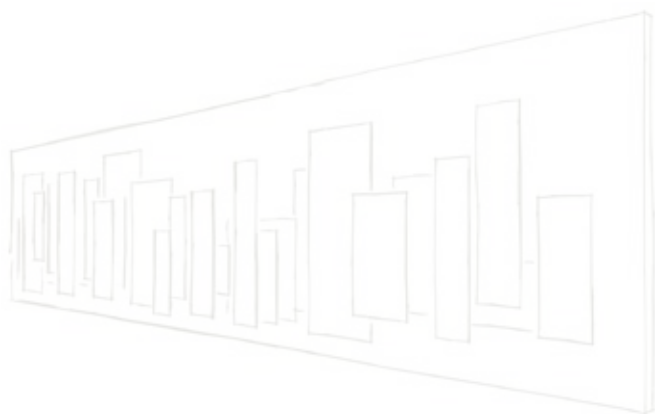

Fabriqué en FRANCE
Made in FRANCE

MAXIME LUTUN
l'art en appliques

70 x 300 cm | Possibilité sur mesure
27,5 x 118 inches | Other sizes on request

SMD 335 side view LED light strip

Consommation max. 80 watts
Max consumption 80 watts

Transf. électronique inclus 12 volts
12 V transformer included

3000 ° K

25 kg
55 lb

Variateur intégré
Integrated dimmer

Aluminium finition thermolaquage
Aluminum powder coated finish