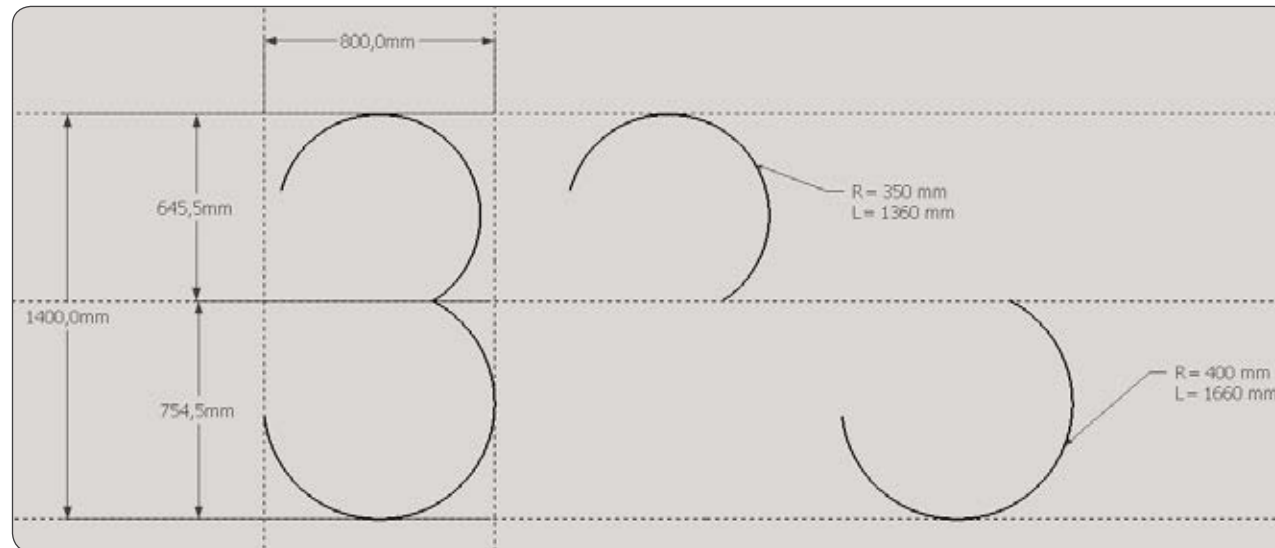

FLOOR

Fiche technique *Technical sheet*

Signalétique d'étage, les numéros « FLOOR » sont en acier finition thermolaquage époxy.

Fabriqués sur commande, leur couleur est à définir selon vos projets.

Fourni avec un câble d'alimentation de 3 mètres.

Le transformateur 12 volts 60 watts pourra être intégré au faux plafond ou dans une réservation prévue à cet effet.

Les caractéristiques des autres créations sont fournis sur demande.

Storey's identification, the «FLOOR» numbers are finished in epoxy powder coated steel.

Made to order, you can choose color according to your projects.

Supplied with a 3 meter power cable.

The 12 volt - 60 watts transformer will be installed in the ceiling or in a niche (allotted space).

Light pictures features are available upon request.